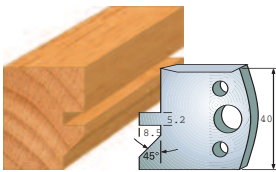

Pair of knives **690.084**
Pair of limitors **691.084**